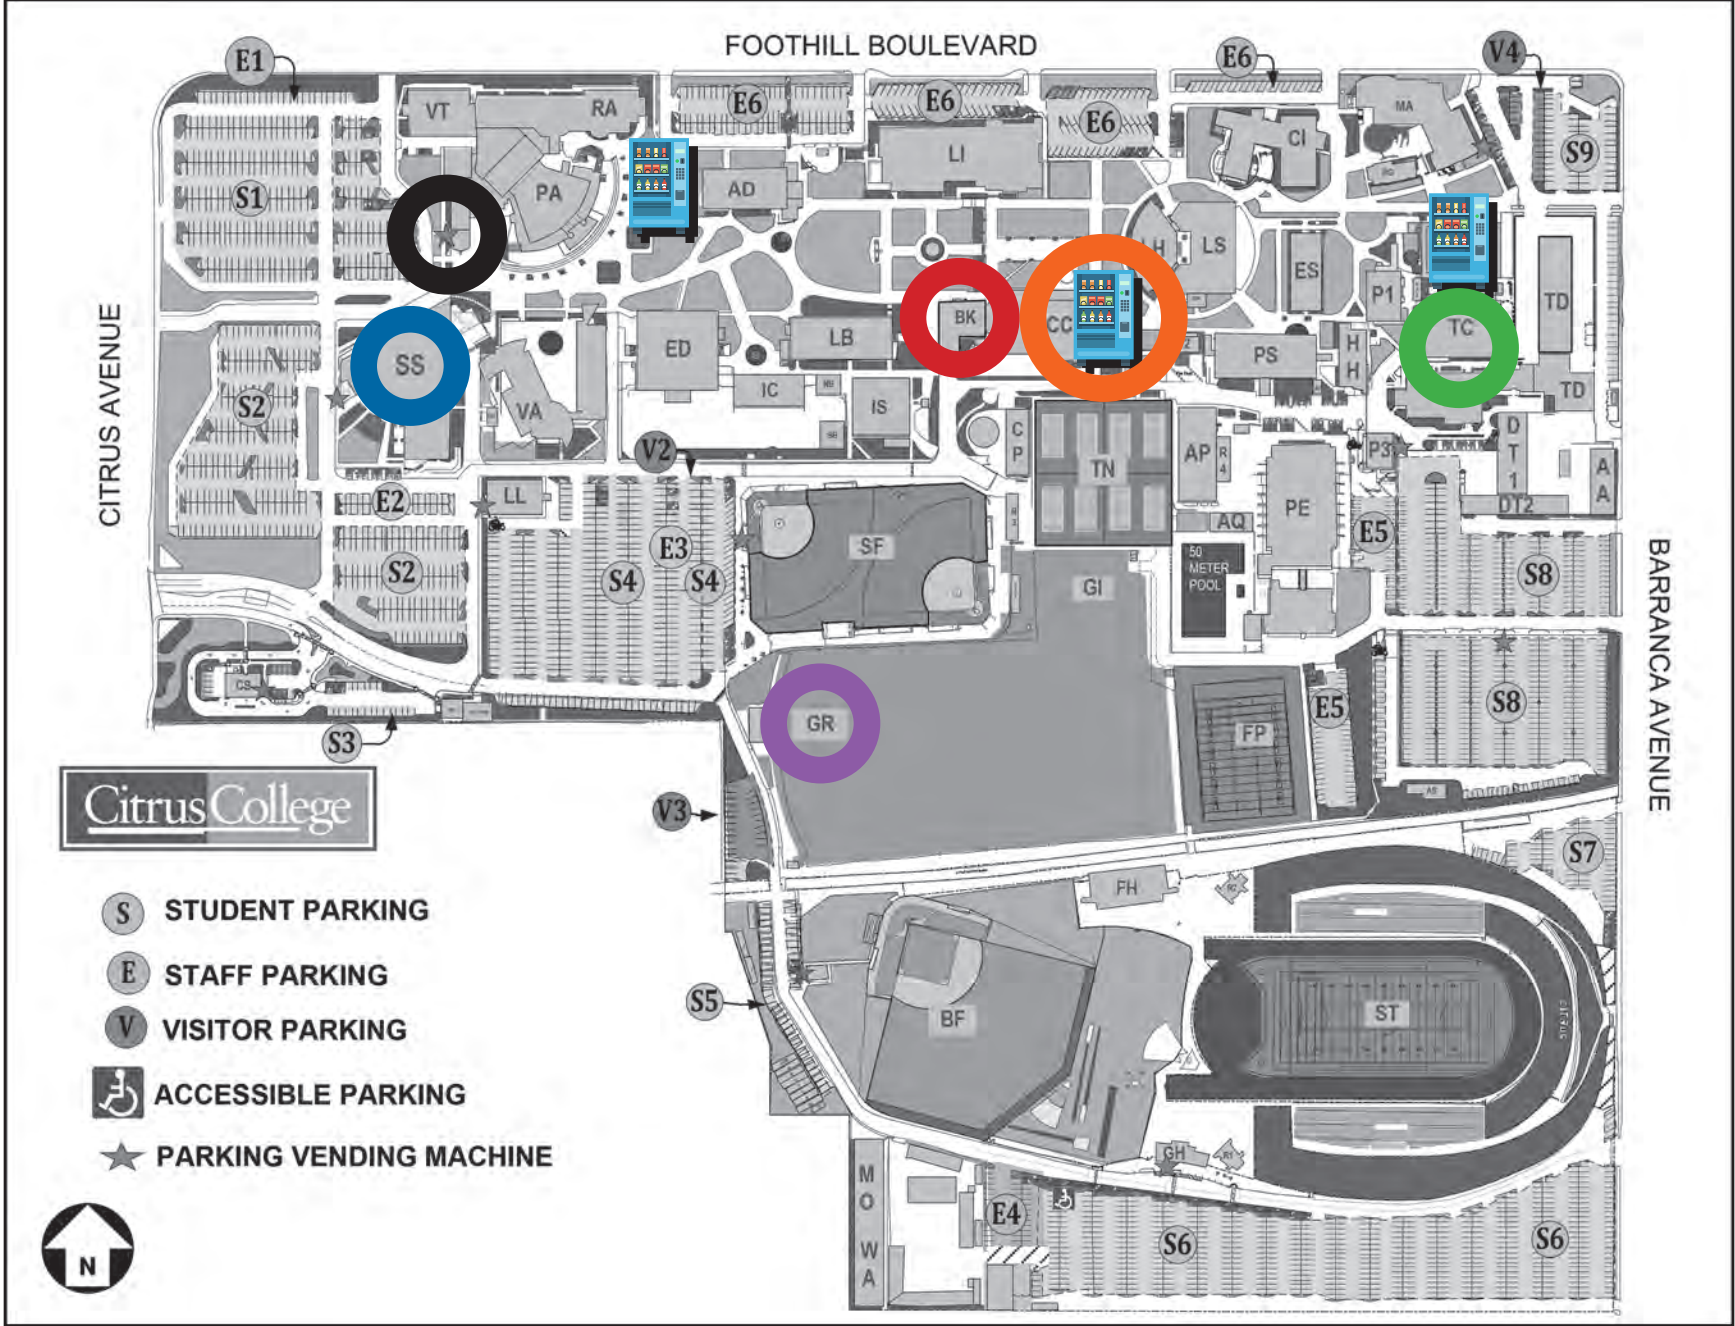

CAMPUS RETAIL SERVICES

SS Art & Coffee Bar
 Mon-Thu: 8 a.m. to 6:30 p.m.
 Fri: 8 a.m. to 2 p.m.
www.owlbookshop.com

Cashier
 Discounted tickets to movies and local attractions
www.citruscollege.edu/stdntsrsv

Vending Machine

PA Box Office
 Robert D. Haugh Performing Arts Center
 Citrus Little Theatre
www.haughpac.com

GR The Range at Citrus
 Mon-Sat: 8 a.m. to 8 p.m.
 Sun: Closed
www.citruscollege.edu/golf

BK Owl Bookshop
 Mon-Thu: 8 a.m. to 7 p.m.
 Fri: 8 a.m. to 1 p.m.
www.owlbookshop.com

CC Owl Café & Grill (lower floor)
 Mon-Thu: 7:30 a.m. to 6 p.m.
 Fri: Catering only
www.citruscollege.edu/stdntsrsv/owlcafe

Owl's Nest Food Truck
 Mon-Thu: 7:30 a.m. to 5 p.m. (near PC)

TC Cosmetology/Esthetician Services
The SPA at Citrus
 Mon-Fri: 8 a.m. to 3 p.m.
 For appointments, call 626-335-1234
www.owlbookshop.com

*Supporting Campus Retail Services
 Supports Students!*