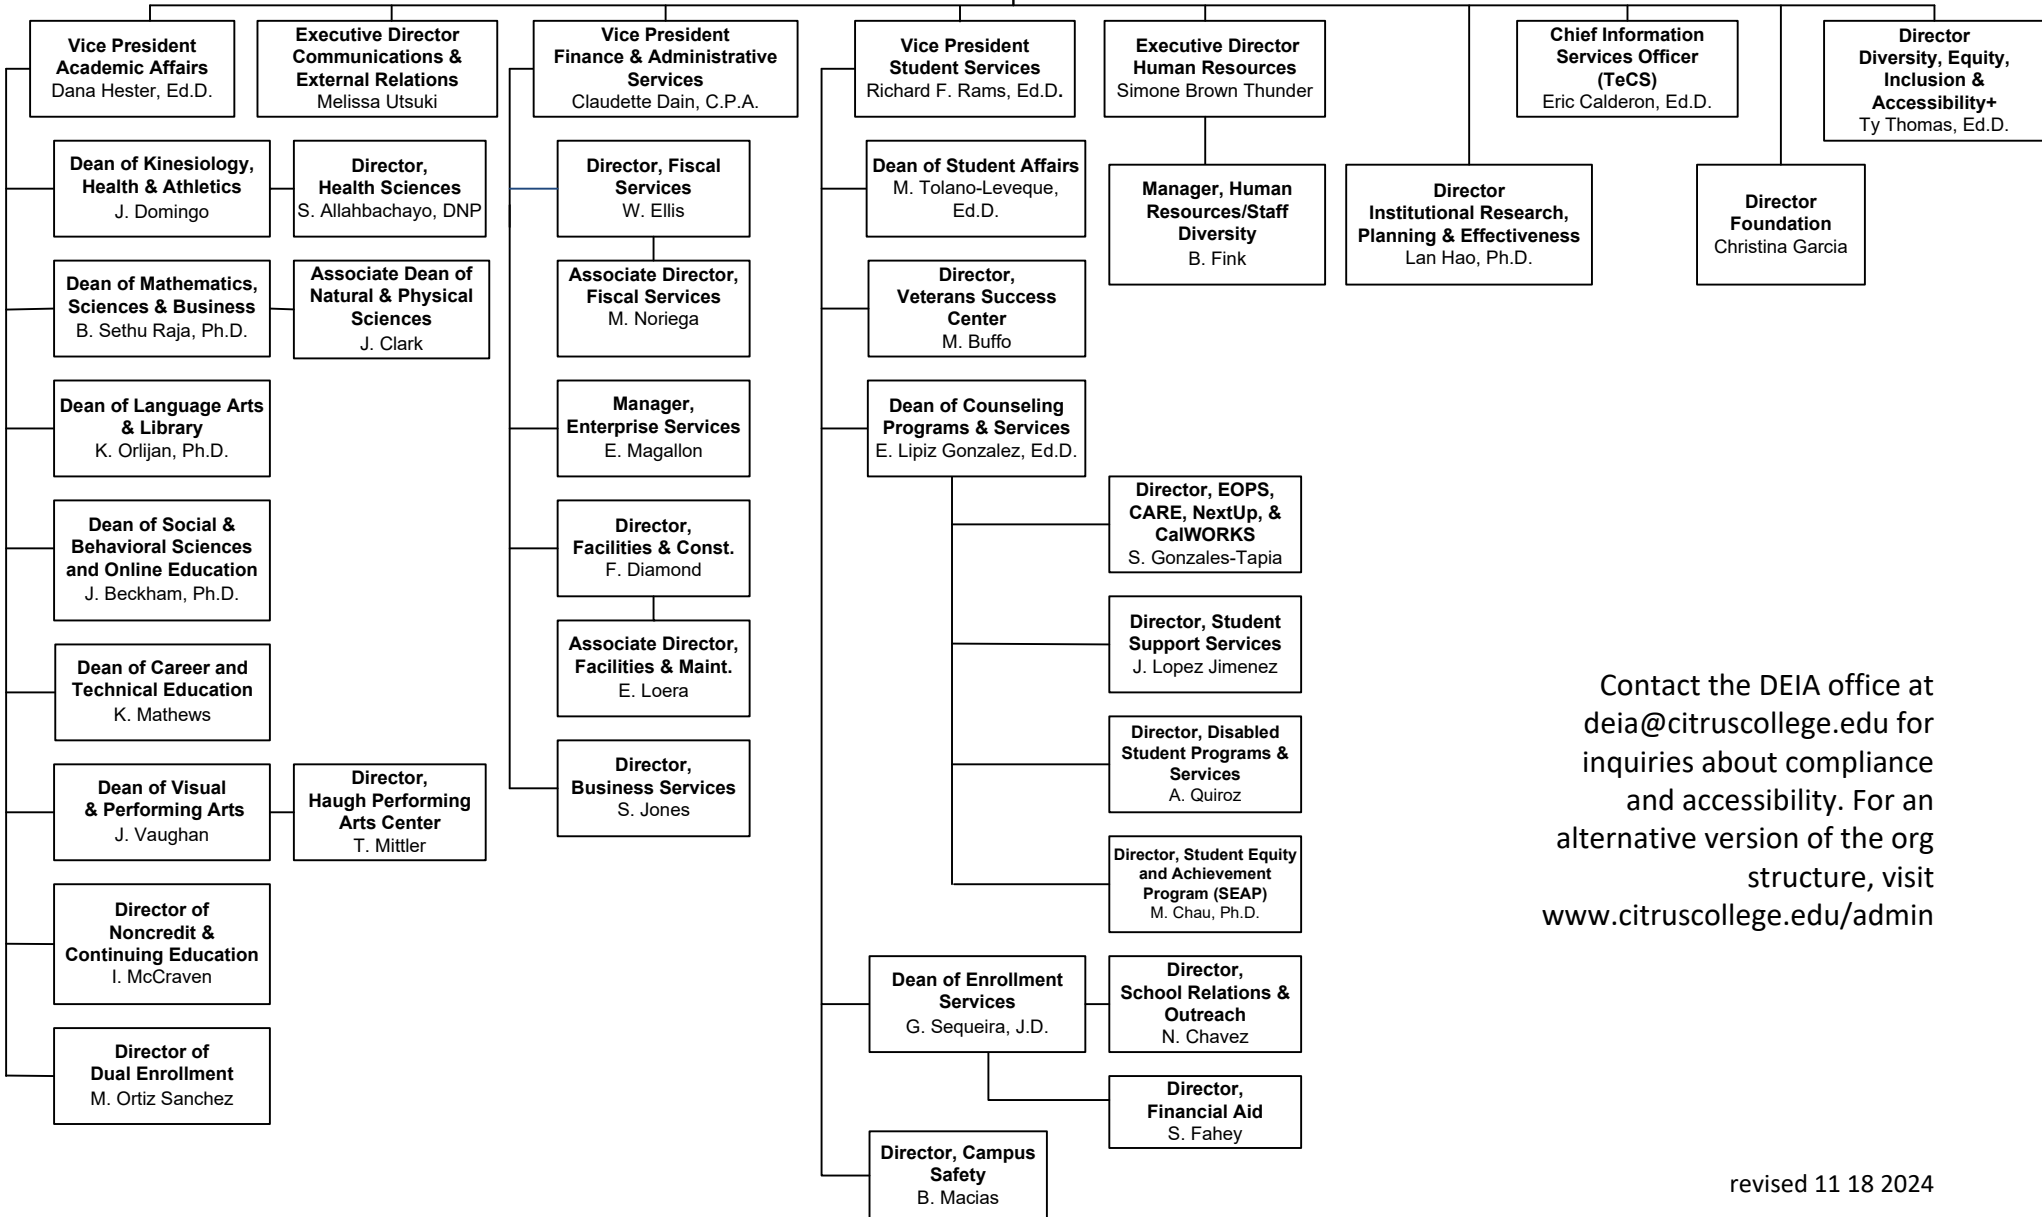

Citrus Community College District

BOARD OF TRUSTEES

Greg Schulz, Ed.D.

Superintendent/President

Contact the DEIA office at deia@citruscollege.edu for inquiries about compliance and accessibility. For an alternative version of the org structure, visit www.citruscollege.edu/admin