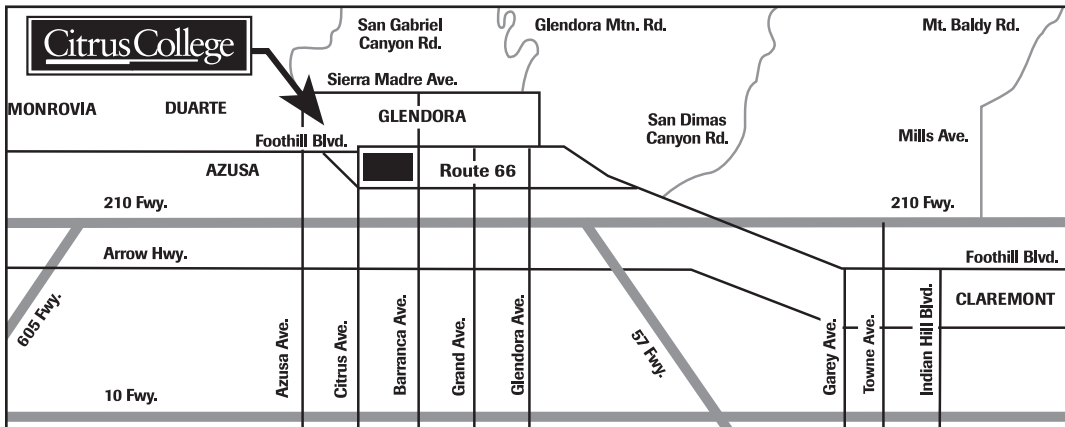

# Citrus College

Citrus Community College District • 1000 West Foothill Boulevard • Glendora, CA 91741-1899 • www.citruscollege.edu

## Freeway Map

## Street Map

Maps not to scale. All visitors must display a parking permit available for \$5 from the parking vending machine, the information booth or the Security Office. Handicapped parking is available in every lot. To use handicapped parking, you must have a DMV placard or a handicapped parking permit issued by Disabled Students Programs and Services or the Security Office.