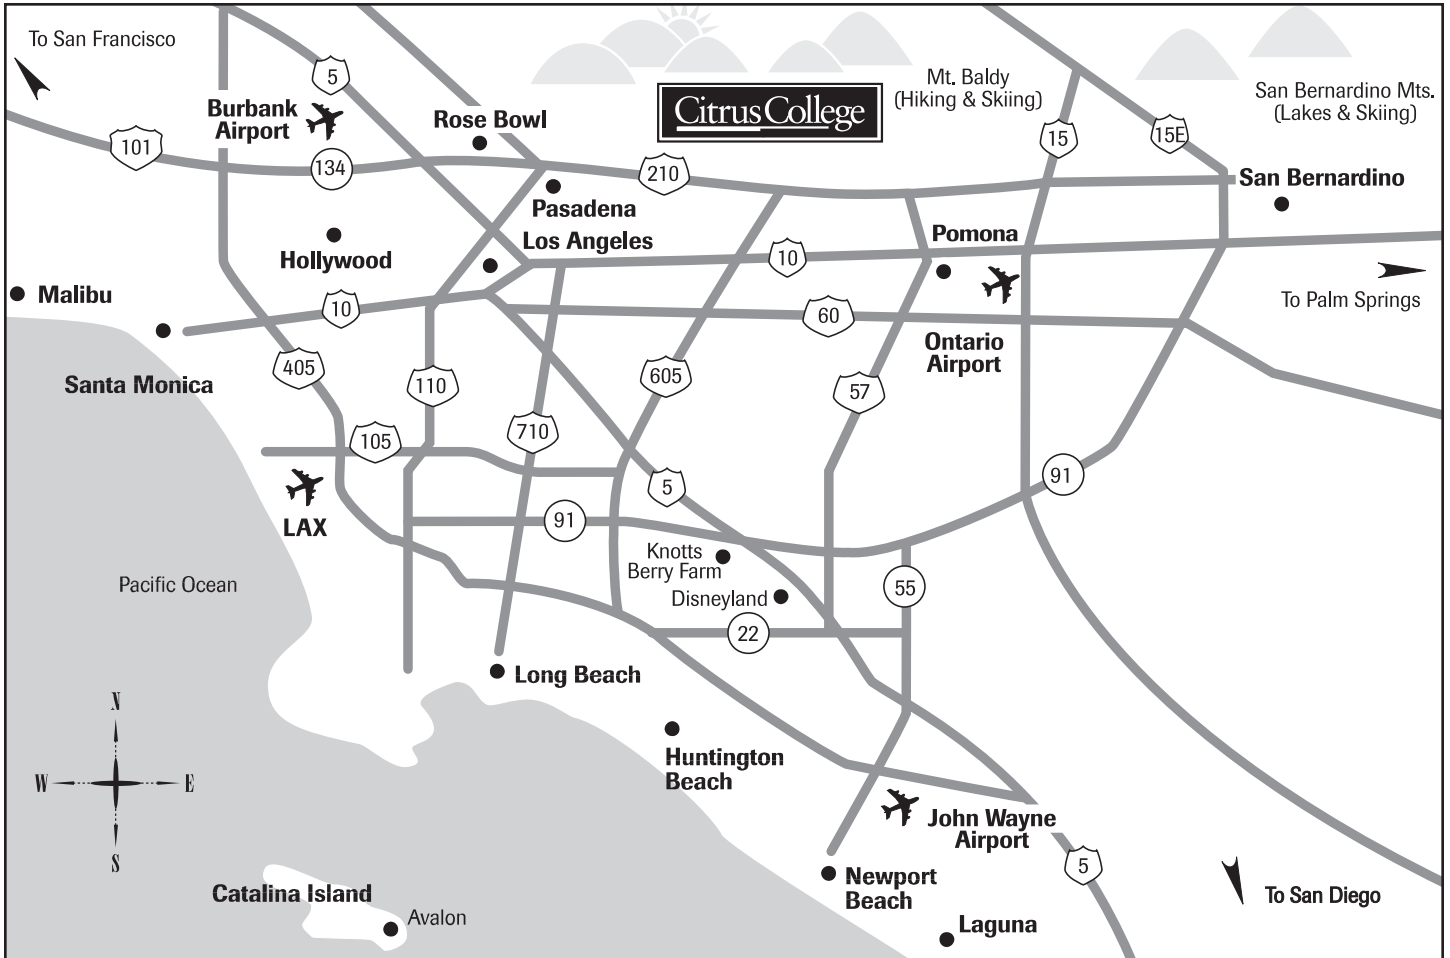

# Citrus College

Citrus Community College District • 1000 West Foothill Boulevard • Glendora, CA 91741-1899 • www.citruscollege.edu

## Freeway Map

## Street Map

Maps not to scale. All visitors must display a parking permit available for \$5 from the parking vending machine, the information booth or the Security Office. Handicapped parking is available in every lot. To use handicapped parking, you must have a DMV placard or a handicapped parking permit issued by Disabled Students Programs and Services or the Security Office.