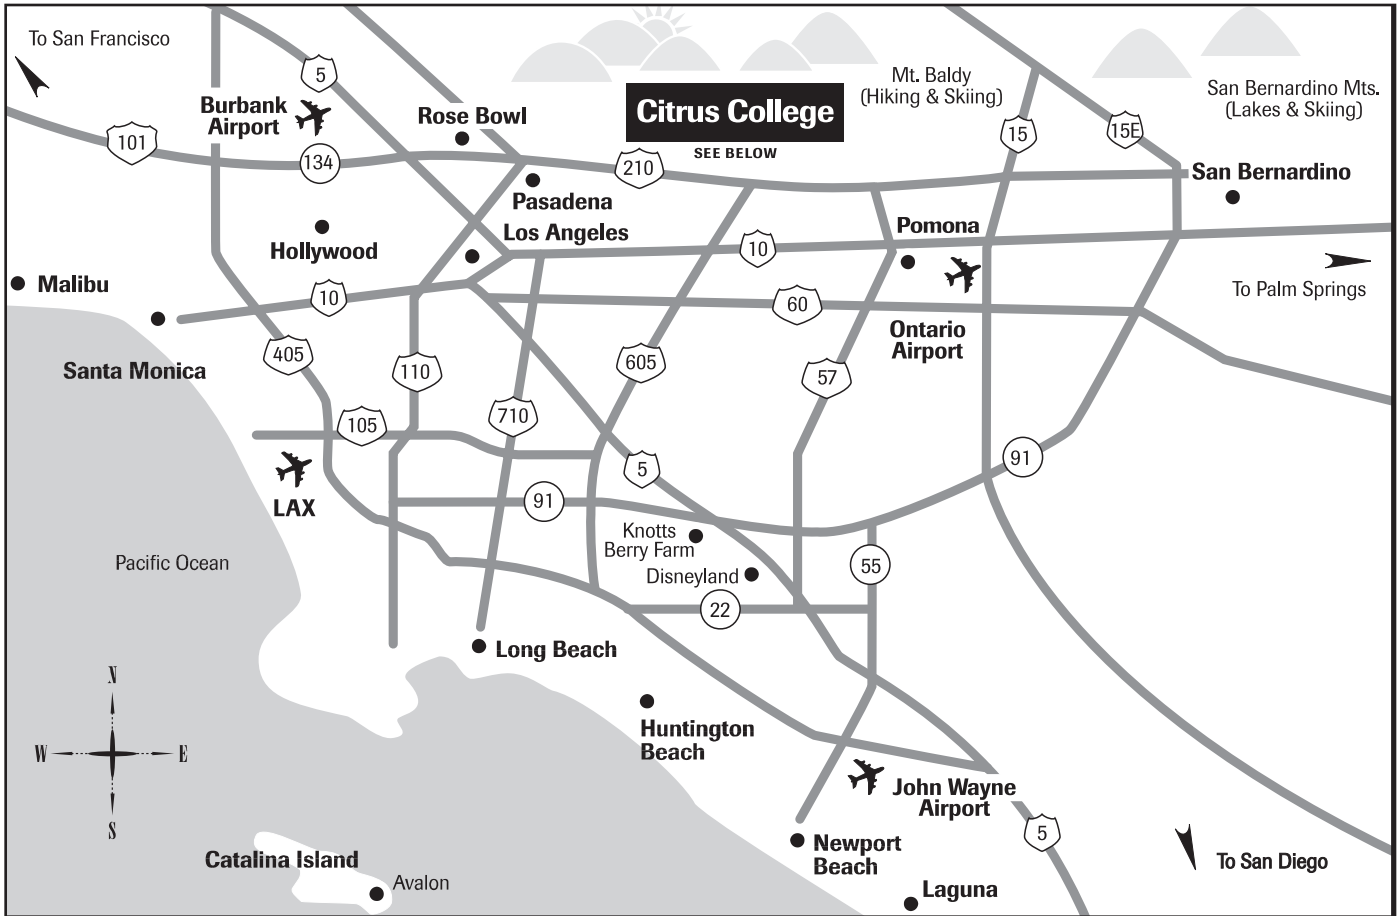

# Citrus College Freeway Map

# Community Map

Note: Maps not to scale.

### Off Campus Sites

**M** Monrovia High School  
845 W. Colorado Blvd.  
Monrovia, CA 91016

**C** Claremont High School  
1601 N. Indian Hill Blvd.  
Claremont, CA 91711