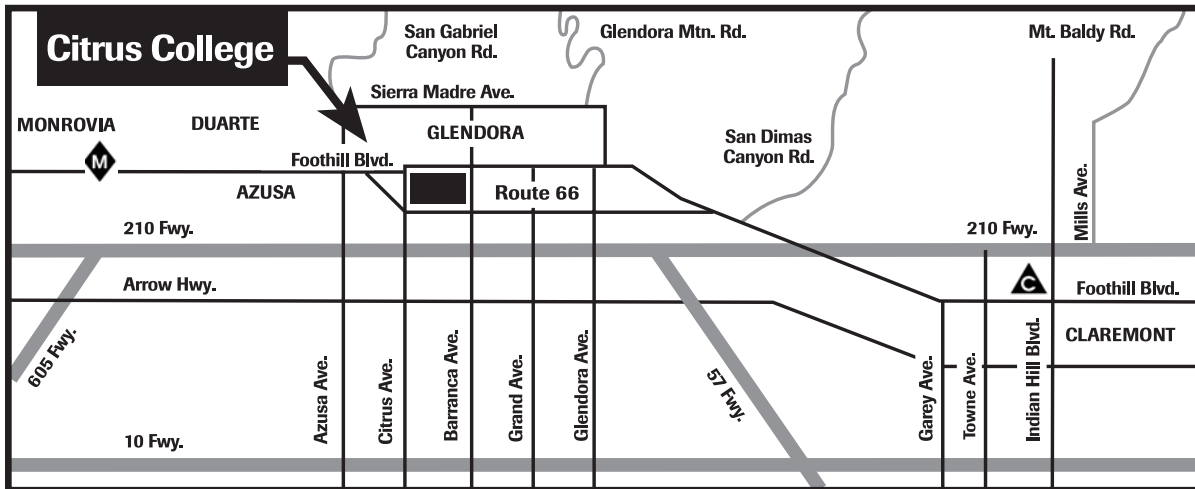

# Citrus College Freeway Map

# Community Map

Note: Maps not to scale.

### Off Campus Sites

**M** Monrovia High School  
845 W. Colorado Blvd.  
Monrovia, CA 91016

**C** Claremont High School  
1601 N. Indian Hill Blvd.  
Claremont, CA 91711