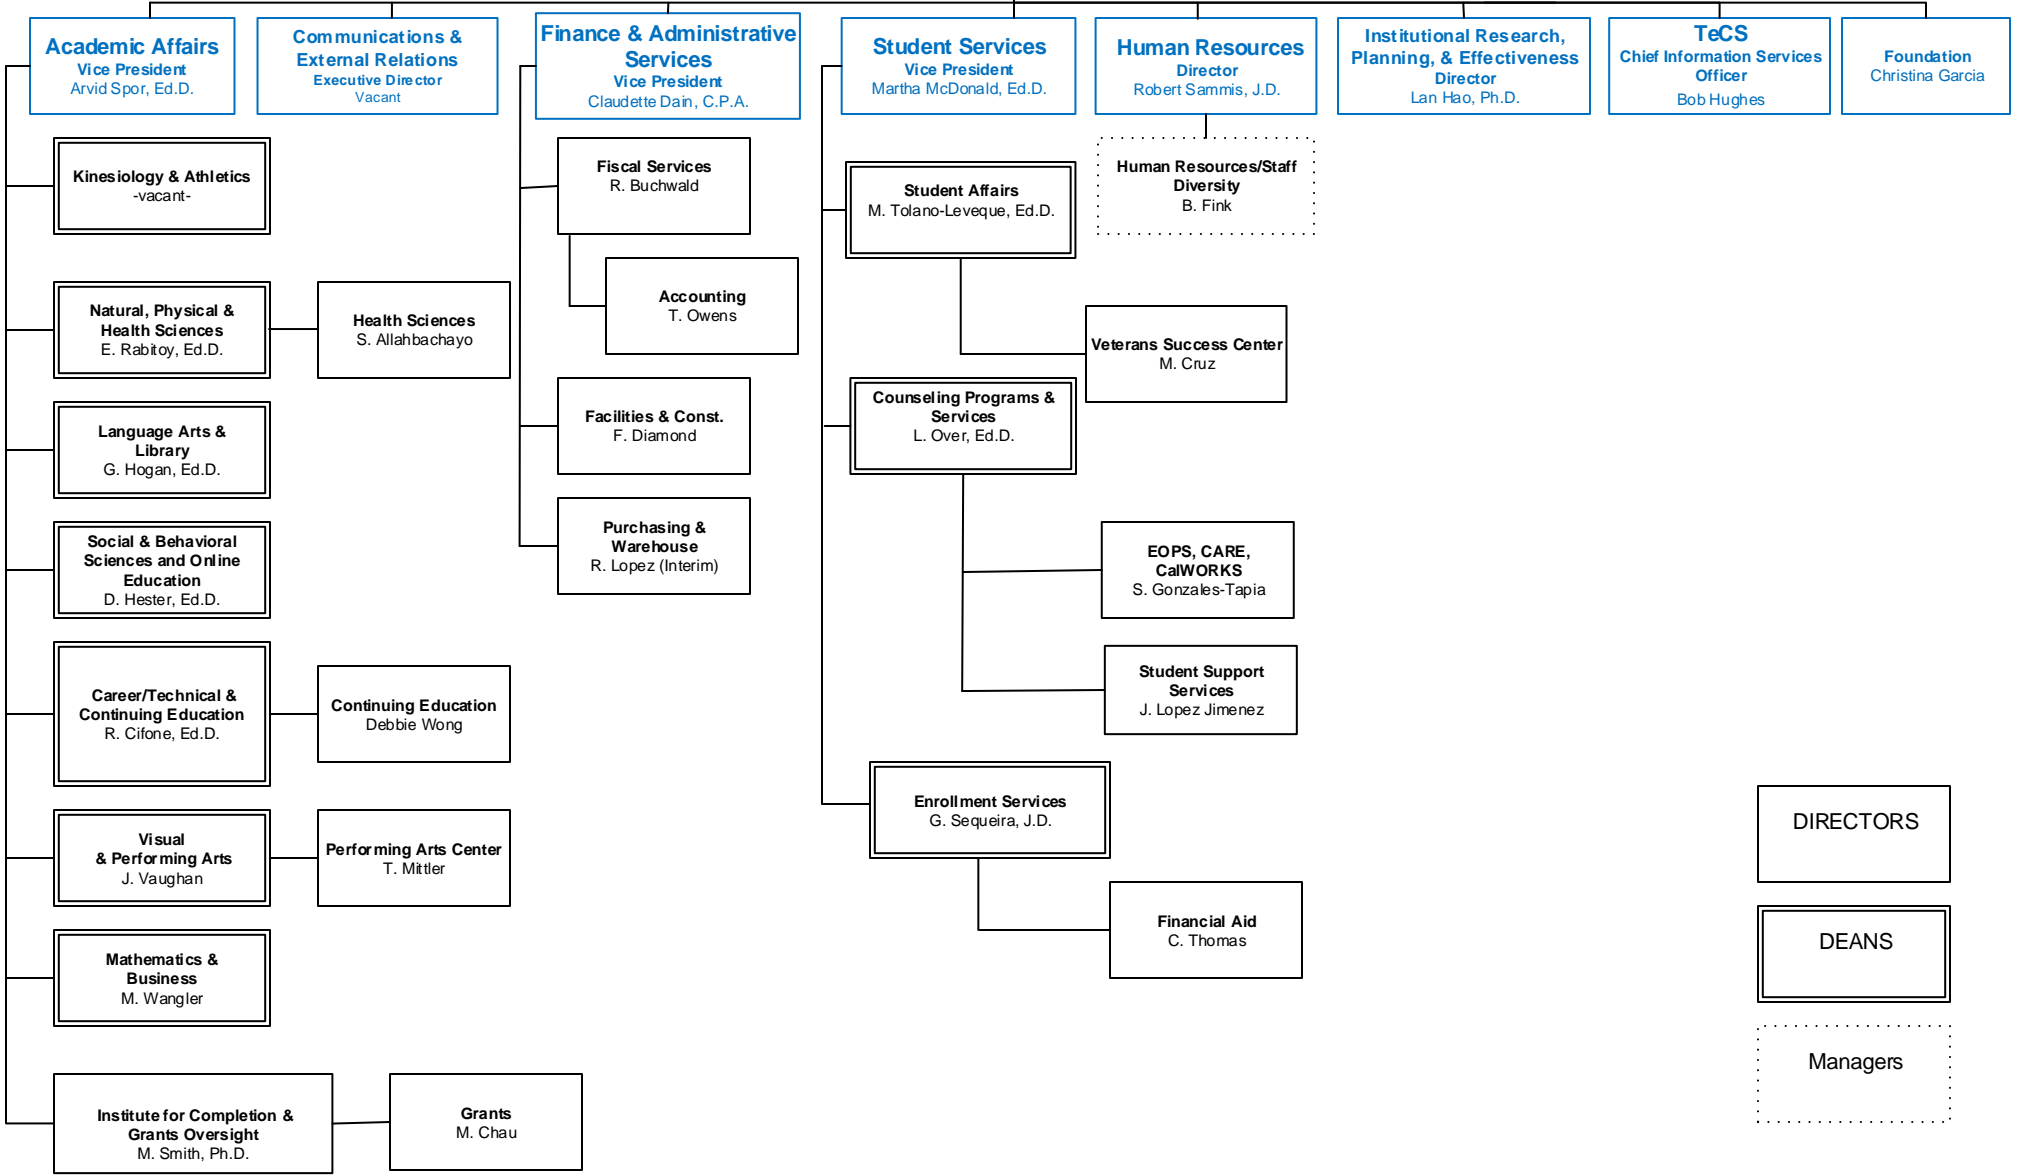

Citrus Community College District
BOARD OF TRUSTEES

Geraldine M. Perri, Ph.D.
Superintendent/President

DIRECTORS

DEANS

Managers